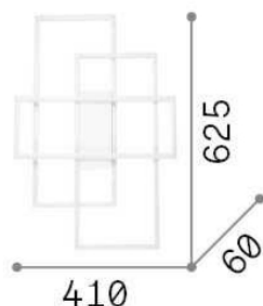

Source info

Integrated source	Integrated LED module
Repleaceable source	-
Power	LED 31W
Emission	Direct
Max consuption	max 31,00 W
Features LED	LED SMD
CCT	3000 K
Duration LED (t. 25°C)	30000 h
CRI	> 80
SDCM	3
Light beam	115°
Light beam flux	4250 lm
Useful light flux	2500 lm
Standby power	< 0.50