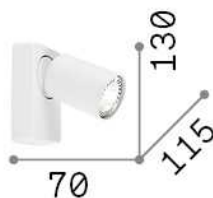

General info

DECORATIVE - Wall

Indoor ceiling or wall mounted adjustable projector with direct light emission

Ean	8021696229010
Item	RUDY AP1 NERO
Installation	Ceiling, Wall
Guarantee	5 years
Gross weight	0.35 kg
Volume	0.001688 m ³

Technical info

Net weight	0.27 kg
Insulation class	II
Protection index	IP20
Compliance	CE
Operating temperature	0° ~ +40 °C
Dimmer	Non-dimmable
Power output	220-240 V AC
Power supply	Not required
Adjustability	vert. 0°-90° , orizz. 0°-355°

Source info

Integrated source	Light bulb (included)
Replaceable source	Replaceable
Power	GU10 max 1 x 35 W
Emission	Direct
Max consumption	-
Bulb included	EAN 8021696123943 - GU10 07W 640Lm 3000K