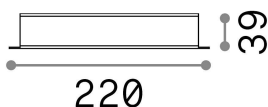

Technical info

Net weight	1.06 kg
Insulation class	I
Protection index	IP67
Compliance	CE
Operating temperature	-15° ~ +45 °C
Full load efficiency	0,935
Accessory type	Required
Power output	100-240 V AC / 130-270 V DC 50/60 Hz
Output Power output	24 V DC