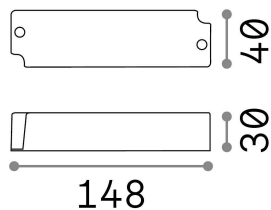

General info

Outdoor - Accessories

Outdoor non-dimmable constant voltage driver

Ean	8021696226194
Item	PARK ROCKET STARLIGHT DRIVER ON-OFF 035W 24Vdc
Installation	Driver
Guarantee	5 years
Gross weight	0.38 kg
Volume	0.00032 m ³

Technical info

Net weight	0.35 kg
Insulation class	II
Protection index	IP67
Compliance	CE
Operating temperature	-15° ~ +45 °C
Full load efficiency	0,85
Accessory type	Required
Power output	100-240 V AC / 130-270 V DC 50/60 Hz
Output Power output	24 V DC