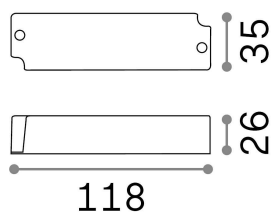

General info

Outdoor - Accessories

Outdoor non-dimmable constant voltage driver

Ean	8021696226187
Item	PARK ROCKET STARLIGHT DRIVER ON-OFF 020W 24Vdc
Installation	Driver
Guarantee	5 years
Gross weight	0.2 kg
Volume	0.000205 m ³

Technical info

Net weight	0.18 kg
Insulation class	II
Protection index	IP67
Compliance	CE
Operating temperature	-15° ~ +45 °C
Full load efficiency	0,83
Accessory type	Required
Power output	100-240 V AC / 130-270 V DC 50/60 Hz
Output Power output	24 V DC