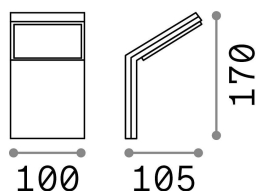

General info

Outdoor - Wall

Outdoor wall mounted lamp with integrated LED sources and direct light emission

Ean	8021696221502
Item	STYLE AP BIANCO 4000K
Installation	Wall
Guarantee	5 years
Gross weight	0.48 kg
Volume	0.00184 m ³

Technical info

Net weight	0.39 kg
Insulation class	I
Protection index	IP54
Compliance	CE
Operating temperature	-15° ~ +45 °C
Dimmer	Non-dimmable, On-Off
Power output	220-240 V AC 50/60 Hz
Power supply	In-built, included Replaceable (by qualified operators only), electronic
Load resistance	IK06

Source info

Integrated source	Integrated LED module
Replaceable source	No
Power	LED 9 W
Emission	Direct
Max consumption	max 9 W
Features LED	LED SMD
CCT	4000 K
Duration LED (t. 25°C)	30000 h
CRI	> 80
Light beam	120°
Light beam flux	1150 lm
Useful light flux	960 lm
Standby power	< 0.50 W