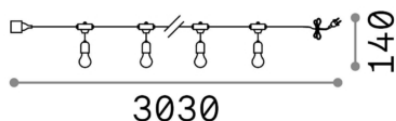

Source info

Integrated source	Light bulb (not included)
Replaceable source	Replaceable
Power	E27 max 5 x 15W
Emission	Diffuse
Max consumption	-
Recommended bulb	E27 SFERA 4W 3000K CRI80 BIANCO