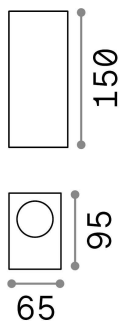

General info

Outdoor - Wall

Outdoor wall mounted lamp with multiple sources and direct/indirect light emission

Ean	8021696213354
Item	UP AP2 COFFEE
Installation	Wall
Guarantee	5 years
Gross weight	0.6 kg
Volume	0.001893 m ³

Technical info

Net weight	0.52 kg
Insulation class	I
Protection index	IP44
Compliance	CE
Operating temperature	-
Dimmer	Non-dimmable
Power output	220-240 V AC 50/60 Hz
Power supply	Not required

Source info

Integrated source	Light bulb (not included)
Replaceable source	Replaceable
Power	G9 max 2 x 15 W
Emission	Direct + Indirect
Max consumption	-
Recommended bulb	G9 3.0W 4000K CRI80