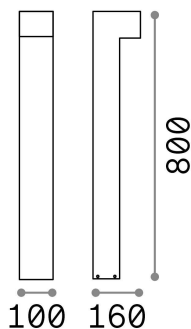

General info

Outdoor - Floor

Outdoor ground mounted bollard with multiple sources and direct light emission

Ean	8021696213262
Item	SIRIO PT2 H80 COFFEE
Installation	Floor
Guarantee	5 years
Gross weight	2.25 kg
Volume	0.018144 m ³

Technical info

Net weight	1.88 kg
Insulation class	I
Protection index	IP44
Compliance	CE
Operating temperature	-
Dimmer	Non-dimmable
Power output	220-240 V AC 50/60 Hz
Power supply	Not required

Source info