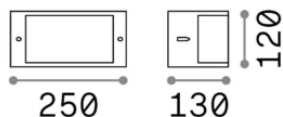

General info

Outdoor - Wall

Outdoor wall mounted lamp with diffuse light emission

Ean	8021696213217
Item	REX-1 AP1 COFFEE
Installation	Wall
Guarantee	5 years
Gross weight	0.8 kg
Volume	0.00648 m ³

Technical info

Net weight	0.6 kg
Insulation class	I
Protection index	IP44
Operating temperature	-
Dimmer	Non-dimmable
Power output	220-240 V AC 50/60 Hz
Power supply	Not required

Source info

Integrated source	Light bulb (not included)
Replaceable source	Replaceable
Power	E27 max 1 x 60W
Emission	Diffuse
Max consumption	-
Recommended bulb	E27 GOCCIA 10W 4000K CRI80 BIANCO