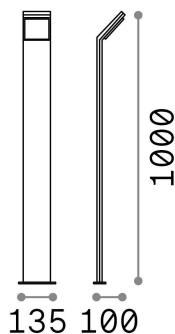

General info

Outdoor - Floor

Outdoor ground mounted bollard with integrated LED sources and direct light emission

Ean	8021696209906
Item	STYLE PT ANTRACITE 4000K
Installation	Floor
Guarantee	5 years
Gross weight	2.11 kg
Volume	0.023861 m ³

Technical info

Net weight	1.67 kg
Insulation class	I
Protection index	IP54
Compliance	CE
Operating temperature	-15° ~ +45 °C
Dimmer	Non-dimmable, On-Off
Power output	220-240 V AC 50/60 Hz
Power supply	In-built, included Replaceable (by qualified operators only), electronic

Source info

Integrated source	Integrated LED module
Replaceable source	No
Power	LED 9 W
Emission	Direct
Max consumption	max 9 W
Features LED	LED SMD
CCT	4000 K
Duration LED (t. 25°C)	30000 h
CRI	> 80
Light beam	120°
Light beam flux	920 lm
Useful light flux	770 lm
Standby power	< 0.50 W