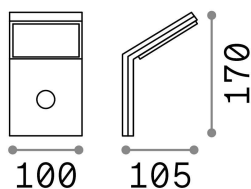

Source info

Integrated source	Integrated LED module
Replaceable source	No
Power	LED 9,5 W
Emission	Direct
Max consumption	max 9,5 W
Features LED	LED SMD
CCT	4000 K
Duration LED (t. 25°C)	30000 h
CRI	> 80
Light beam	120°
Light beam flux	1150 lm
Useful light flux	960 lm
Standby power	< 0.50 W