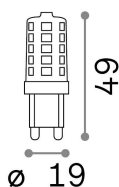

Technical info

Net weight	0.02 kg
Insulation class	-
Compliance	CE
Power output	220-240 V AC 50 Hz
Dimmer	Non-dimmable, On-Off
Power supply	Not required

Source info

Power	3W
Emission	Diffuse
Max consumption	max 3,40 W
CCT	3000 K
Duration LED (t. 25°C)	15000 h
CRI	> 80
Light beam	370 lm
Useful light flux	370 lm
Standby power	< 0.50