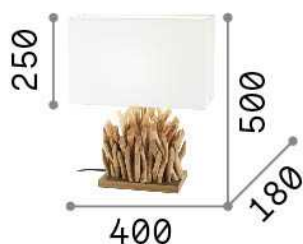

Source info

Integrated source	Light bulb (not included)
Replaceable source	Replaceable
Power	E27 max 1 x 60 W
Emission	Diffuse
Max consumption	-
Recommended bulb	E27 GOCCIA 08W 3000K CR180 BIANCO