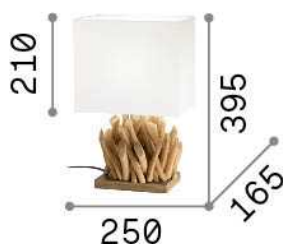

Source info

Integrated source	Light bulb (not included)
Replaceable source	Replaceable
Power	E27 max 1 x 60 W
Emission	Diffuse
Max consumption	-
Recommended bulb	E27 GOCCIA 08W 3000K CRI80 BIANCO