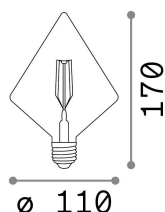

General info

Lampadine e accessori - Pyramid

Non-dimmable light bulb with integrated LED sources and diffuse light emission

Ean	8021696201276
Item	E27 VINTAGE 04W PYRAMID AMBRA 2200K
Installation	Light bulb
Guarantee	5 years
Gross weight	0.2 kg
Volume	0.003414 m³

Technical info

Net weight	0.11 kg
Insulation class	-
Compliance	CE
Power output	220-240 V AC 50 Hz
Dimmer	Non-dimmable, On-Off
Power supply	Not required

Source info

Power	4W
Emission	Diffuse
Max consumption	max 4,00 W
CCT	1800 K
Duration LED (t. 25°C)	15000 h
CRI	> 80
Light beam	340 lm
Useful light flux	360 lm
Standby power	< 0.50