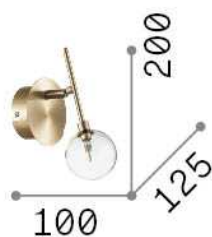

General info

DECORATIVO - Wall

Indoor ceiling or wall mounted adjustable lamp with diffuse light emission

Ean	8021696200378
Item	MARACAS AP1 BIANCO
Installation	Ceiling, Wall
Guarantee	5 years
Gross weight	0.39 kg
Volume	0.003375 m ³

Technical info

Net weight	0.28 kg
Insulation class	II
Protection index	IP20
Compliance	CE
Operating temperature	0° ~ +40 °C
Dimmer	Non-dimmable, On-Off
Power output	220-240 V AC 50/60 Hz
Power supply	In-built, included electronic
Adjustability	YES

Source info

Integrated source	Light bulb (included)
Replaceable source	Replaceable
Power	G4 max 1 x 2 W
Emission	Diffuse
Max consumption	-
Bulb included	EAN 8021696222257 - G4 2.0W 170Lm 3000K