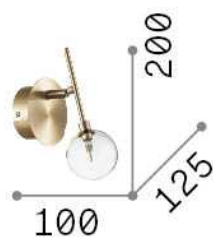

## DECORATIVO - Wall

Indoor ceiling or wall mounted adjustable lamp with diffuse light emission

<b>Ean</b>	8021696200330
<b>Item</b>	MARACAS AP1 OTTONE
<b>Installation</b>	Ceiling, Wall
<b>Guarantee</b>	5 years
<b>Gross weight</b>	0.39 kg
<b>Volume</b>	0.003375 m <sup>3</sup>

## Technical info

<b>Net weight</b>	0.28 kg
<b>Insulation class</b>	II
<b>Protection index</b>	IP20
<b>Compliance</b>	CE
<b>Operating temperature</b>	0° ~ +40 °C
<b>Dimmer</b>	Non-dimmable, On-Off
<b>Power output</b>	220-240 V AC 50/60 Hz
<b>Power supply</b>	In-built, included electronic
<b>Adjustability</b>	YES