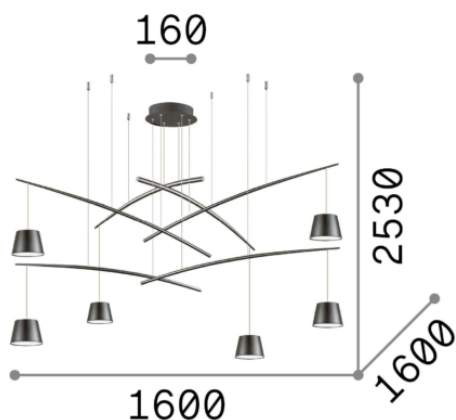

## DECORATIVO - Hanging

Indoor suspended lamp with integrated LED sources and direct light emission

<b>Ean</b>	8021696196992
<b>Item</b>	FISH SP6 NERO
<b>Installation</b>	Suspension
<b>Guarantee</b>	5 years
<b>Gross weight</b>	7.44 kg
<b>Volume</b>	0.03774 m <sup>3</sup>

## Source info

<b>Integrated source</b>	Integrated LED module
<b>Replaceable source</b>	NO
<b>Power</b>	LED 37W
<b>Emission</b>	Direct
<b>Max consumption</b>	max 37,00 W
<b>Features LED</b>	LED SMD
<b>CCT</b>	3000 K
<b>Duration LED (t. 25°C)</b>	20000 h
<b>CRI</b>	> 80
<b>Light beam flux</b>	2800 lm
<b>Useful light flux</b>	1960 lm
<b>Photobiological risk</b>	EXEMPT
<b>Standby power</b>	< 0.50