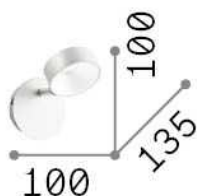

General info

DECORATIVO - Wall

Indoor ceiling or wall mounted adjustable projector with integrated LED sources and direct light emission

Ean	8021696196688
Item	OBY AP1
Installation	Ceiling, Wall
Guarantee	5 years
Gross weight	0.38 kg
Volume	0.001964 m ³

Source info

Integrated source	Integrated LED module
Replaceable source	No
Power	LED 6 W
Emission	Direct
Max consumption	max 6 W
Features LED	LED SMD
CCT	3000 K
Duration LED (t. 25°C)	20000 h
CRI	> 80
Light beam flux	700 lm
Useful light flux	360 lm
Standby power	< 0.50 W