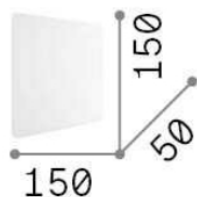

Source info

Integrated source	Integrated LED module
Replaceable source	YES (by qualified operators only)
Power	LED 9,5W
Emission	Indirect
Max consumption	max 9,50 W
Features LED	LED SMD
CCT	3000 K
Duration LED (t. 25°C)	30000 h
CRI	> 90
Light beam flux	830 lm
Useful light flux	470 lm
Standby power	< 0.50