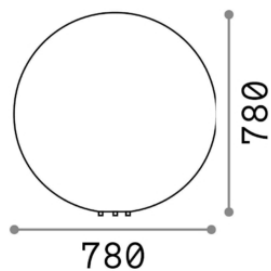

General info

Outdoor - Floor

Outdoor ground mounted lamp with diffuse light emission

Ean	8021696195506
Item	DORIS PT1 D78
Installation	Floor, Ground
Guarantee	5 years
Gross weight	11.11 kg
Volume	0.558092 m ³

Technical info

Net weight	7.6 kg
Insulation class	II
Protection index	IP44
Operating temperature	-
Dimmer	Non-dimmable
Power output	220-240 V AC 50/60 Hz
Power supply	Not required

Source info

Integrated source	Light bulb (not included)
Replaceable source	Replaceable
Power	E27 max 1 x 60W
Emission	Diffuse
Max consumption	-
Recommended bulb	E27 GOCCIA 10W 4000K CRI80 BIANCO