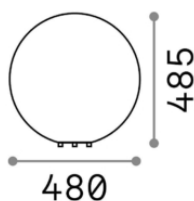

Source info

Integrated source	Light bulb (not included)
Replaceable source	Replaceable
Power	E27 max 1 x 60W
Emission	Diffuse
Max consumption	-
Recommended bulb	E27 GOCCIA 10W 4000K CRI80 BIANCO