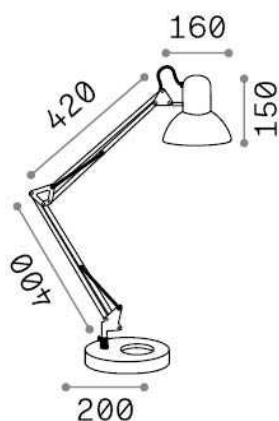

General info

Indoor - Table lamps

Indoor table adjustable lamp with in-built switch and direct light emission

Ean	8021696193991
Item	WALLY TL1 TOTAL WHITE
Installation	Table
Guarantee	5 years
Gross weight	3.45 kg
Volume	0.011088 m ³

Technical info

Net weight	2.45 kg
Insulation class	II
Protection index	IP20
Compliance	CE
Operating temperature	0° ~ +40 °C
Dimmer	Non-dimmable
Power output	220-240 V AC Integrated switch button
Power supply	Not required
Adjustability	YES