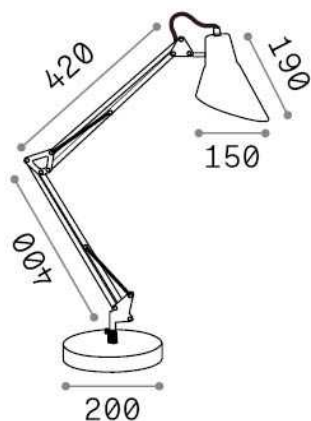

General info

DECORATIVE - Table

Indoor table adjustable lamp with in-built switch and direct light emission

Ean	8021696193946
Item	SALLY TL1 TOTAL WHITE
Installation	Table
Guarantee	5 years
Gross weight	3.45 kg
Volume	0.013244 m ³

Technical info

Net weight	2.6 kg
Insulation class	II
Protection index	IP20
Compliance	CE
Operating temperature	0° ~ +40 °C
Dimmer	Non-dimmable
Power output	220-240 V AC Integrated switch button
Power supply	Not required
Adjustability	YES