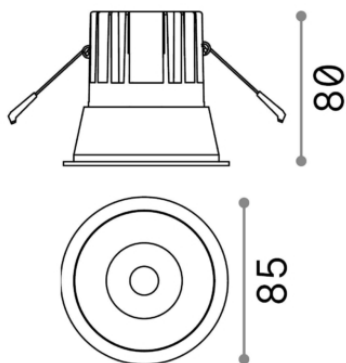

General info

Technical - Recessed

Indoor ceiling recessed projector with integrated LED sources and direct light emission

Ean	8021696192345
Item	GAME ROUND 11W 3000K BK GD
Installation	Recessed (Ceiling)
Guarantee	5 years
Gross weight	0.32 kg
Volume	0.00115 m ³

Technical info

Net weight	0.28 kg
Insulation class	II
Protection index	IP20
Operating temperature	0° ~ +40 °C
Dimmer	Non-dimmable, On-Off
Power output	220-240 V AC 50/60 Hz
Power supply	Separate, included YES (by qualified operators only), electronic
Recessed specifications	Ø 74 - h. ≥ 100 , 3-40
Load resistance	IK06
Front protection index	IP40 [DO NOT COVER]
Accessories not included	Dimmable driver

Source info

Integrated source	Integrated LED module
Replaceable source	YES (by qualified operators only)
Power	11W
Emission	Direct
Max consumption	max 11,00 W
Features LED	LED COB CREE
CCT	3000 K
Duration LED (t. 25°C)	50000 h
CRI	> 80
SDCM	5
Light beam	36°
UGR Maximum	< 19
Light beam flux	1100 lm
Useful light flux	940 lm
Standby power	< 0.50