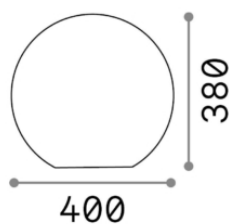

General info

Outdoor - Floor

Outdoor ground mounted lamp with diffuse light emission

Ean	8021696191621
Item	SOLE PT1 D40
Installation	Floor, Ground
Guarantee	5 years
Gross weight	4.5 kg
Volume	0.074088 m ³

Technical info

Net weight	3.9 kg
Insulation class	II
Protection index	IP44+65
Operating temperature	-
Dimmer	Non-dimmable
Power output	220-240 V AC
Power supply	Not required

Source info

Integrated source	Light bulb (not included)
Replaceable source	YES
Power	E27 max 1 x 60W
Emission	Diffuse
Max consumption	-
Recommended bulb	E27 GOCCIA 10W 4000K CRI80 BIANCO