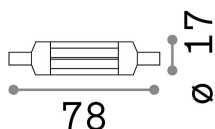

General info

Lampadine e accessori - Lampadine r7s

Non-dimmable light bulb with integrated LED sources and diffuse light emission

Ean	8021696189109
Item	R7s 06W 0850Lm 3000K
Installation	Light bulb
Guarantee	5 years
Gross weight	0.01 kg
Volume	3.4e-05 m ³

Technical info

Net weight	0.01 kg
Insulation class	-
Compliance	CE
Power output	220-240 V AC 50 Hz
Dimmer	Non-dimmable, On-Off
Power supply	Not required

Source info

Power	7W
Emission	Diffuse
Max consumption	max 6,90 W
CCT	3000 K
Duration LED (t. 25°C)	20000 h
CRI	> 80
Light beam	560 lm
Useful light flux	560 lm
Standby power	< 0.50