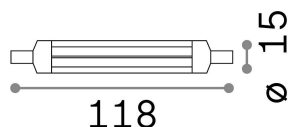

General info

Lampadine e accessori - Lampadine r7s

Non-dimmable light bulb with integrated LED sources and diffuse light emission

Ean	8021696189093
Item	R7s 10W 1200Lm 3000K
Installation	Light bulb
Guarantee	5 years
Gross weight	0.01 kg
Volume	5e-05 m ³

Technical info

Net weight	0.01 kg
Insulation class	-
Compliance	CE
Power output	220-240 V AC 50 Hz
Dimmer	Non-dimmable, On-Off
Power supply	Not required

Source info

Power	13W
Emission	Diffuse
Max consumption	max 12,90 W
CCT	3000 K
Duration LED (t. 25°C)	20000 h
CRI	> 80
Light beam	760 lm
Useful light flux	760 lm
Standby power	< 0.50