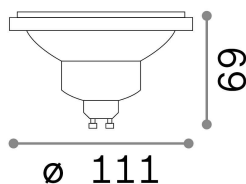

General info

Lampadine e accessori - Lampadine gu10

Non-dimmable light bulb with integrated LED sources and direct light emission

Ean	8021696189031
Item	GU10 13W 0950Lm 3000K
Installation	Light bulb
Guarantee	5 years
Gross weight	0.11 kg
Volume	0.002188 m ³

Technical info

Net weight	0.09 kg
Insulation class	-
Compliance	CE
Power output	220-240 V AC 50 Hz
Dimmer	Non-dimmable, On-Off
Power supply	Not required

Source info

Power	10W
Emission	Direct
Max consumption	max 10,00 W
CCT	3000 K
Duration LED (t. 25°C)	15000 h
CRI	> 80
Light beam	800 lm
Useful light flux	800 lm
Photobiological risk	1
Standby power	< 0.50