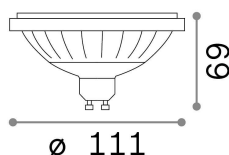

General info

Lampadine e accessori - Lampadine gu10

Non-dimmable light bulb with integrated LED sources and direct light emission

Ean	8021696183794
Item	GU10 12W 1050Lm 3000K
Installation	Light bulb
Guarantee	5 years
Gross weight	0.11 kg
Volume	0.002188 m³

Technical info

Net weight	0.09 kg
Insulation class	-
Compliance	CE
Power output	220-240 V AC 50/60 Hz
Dimmer	Non-dimmable, On-Off
Power supply	Not required

Source info

Power	12W
Emission	Direct
Max consumption	max 11,50 W
CCT	3000 K
Duration LED (t. 25°C)	25000 h
CRI	> 80
Light beam	1120 lm
Useful light flux	1120 lm
Standby power	< 0.50