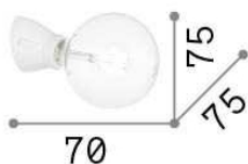

General info

DECORATIVO - Wall

Indoor ceiling or wall mounted lamp with diffuse light emission

Ean	8021696180298
Item	WINERY AP1 BIANCO
Installation	Ceiling, Wall
Guarantee	5 years
Gross weight	0.3 kg
Volume	0.000448 m ³

Technical info

Net weight	0.25 kg
Insulation class	II
Protection index	IP20
Operating temperature	0° ~ +40 °C
Dimmer	Non-dimmable
Power output	220-240 V AC 50/60 Hz
Power supply	Not required

Source info