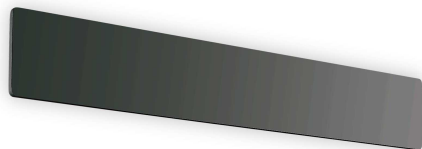

General info

DECORATIVO - Wall

Indoor wall mounted linear fitting with multiple integrated LED sources and indirect light emission

Ean	8021696179322
Item	ZIG ZAG AP D53 3000K NERO
Installation	Wall
Guarantee	5 years
Gross weight	0.71 kg
Volume	0.002916 m ³

Source info

Integrated source	Integrated LED module
Replaceable source	No
Power	LED 23 W
Emission	Indirect
Max consumption	max 23 W
Features LED	LED SMD SAMSUNG
CCT	3000 K
Duration LED (t. 25°C)	50000 h
CRI	> 80
Light beam flux	2900 lm
Useful light flux	2600 lm
Photobiological risk	1
Standby power	< 0.50 W