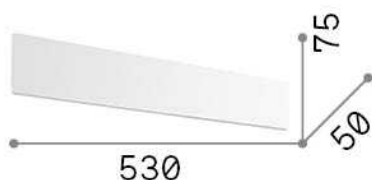

General info

DECORATIVO - Wall

Indoor wall mounted linear fitting with multiple integrated LED sources and indirect light emission

Ean	8021696179322
Item	ZIG ZAG AP D53 3000K NERO
Installation	Wall
Guarantee	5 years
Gross weight	0.71 kg
Volume	0.002916 m ³

Source info

Integrated source	Integrated LED module
Replaceable source	No
Power	LED 23 W
Emission	Indirect
Max consumption	max 23 W
Features LED	LED SMD SAMSUNG
CCT	3000 K
Duration LED (t. 25°C)	50000 h
CRI	> 80
Light beam flux	2900 lm
Useful light flux	2600 lm
Photobiological risk	1
Standby power	< 0.50 W