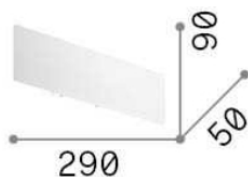

General info

DECORATIVO - Wall

Indoor wall mounted linear fitting with multiple integrated LED sources and indirect light emission

Ean	8021696179315
Item	ZIG ZAG AP D29 3000K NERO
Installation	Wall
Guarantee	5 years
Gross weight	0.53 kg
Volume	0.002025 m ³

Source info

Integrated source	Integrated LED module
Repleaceable source	NO
Power	LED 12,5W
Emission	Indirect
Max consupption	max 12,5 W
Features LED	LED SMD SAMSUNG
CCT	3000 K
Duration LED (t. 25°C)	50000 h
CRI	> 80
Light beam flux	1450 lm
Useful light flux	1310 lm
Standby power	< 0.50