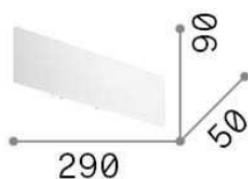

General info

DECORATIVO - Wall

Indoor wall mounted linear fitting with multiple integrated LED sources and indirect light emission

Ean	8021696179292
Item	ZIG ZAG AP D29 3000K BIANCO
Installation	Wall
Guarantee	5 years
Gross weight	0.53 kg
Volume	0.002025 m ³

Source info

Integrated source	Integrated LED module
Repleaceable source	NO
Power	LED 12,5W
Emission	Indirect
Max consupption	max 12,5 W
Features LED	LED SMD SAMSUNG
CCT	3000 K
Duration LED (t. 25°C)	50000 h
CRI	> 80
Light beam flux	1450 lm
Useful light flux	1310 lm
Standby power	< 0.50