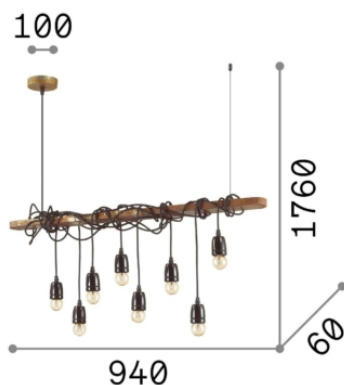

General info

DECORATIVO - Hanging

Indoor suspended lamp with multiple sources and diffuse light emission

Ean	8021696176369
Item	ELECTRIC SP8
Installation	Suspension
Guarantee	5 years
Gross weight	3.15 kg
Volume	0.0162 m ³

Technical info

Net weight	3 kg
Insulation class	I
Protection index	IP20
Operating temperature	0° ~ +40 °C
Dimmer	Non-dimmable
Power output	220-240 V AC 50/60 Hz
Power supply	Not required

Source info

Integrated source	Light bulb (not included)
Replaceable source	YES
Power	E27 max 8 x 60W
Emission	Diffuse
Max consumption	-
Recommended bulb	E27 GOCCIA 04W 2200K CRI80 AMBRA