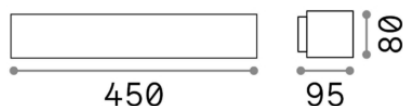

Source info

Integrated source	Light bulb (not included)
Replaceable source	YES
Power	E27 max 2 x 60W
Emission	Direct + Indirect
Max consumption	-
Recommended bulb	E27 SFERA 6W 4000K CRI80 BIANCO