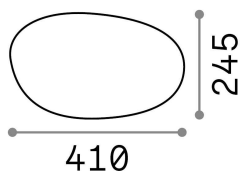

Source info

Integrated source	Light bulb (not included)
Replaceable source	Replaceable
Power	E27 max 1 x 40 W
Emission	Diffuse
Max consumption	-
Recommended bulb	E27 GOCCIA 10W 4000K CRI80 BIANCO