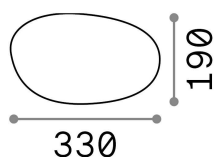

General info

Outdoor - Floor

Outdoor ground mounted lamp with diffuse light emission

Ean	8021696161761
Item	SASSO PT1 D33
Installation	Floor, Ground
Guarantee	5 years
Gross weight	1.36 kg
Volume	0.02093 m ³