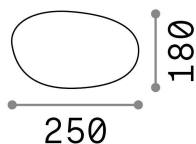

General info

Outdoor - Floor

Outdoor ground mounted lamp with diffuse light emission

Ean	8021696161754
Item	SASSO PT1 D25
Installation	Floor, Ground
Guarantee	5 years
Gross weight	1.03 kg
Volume	0.012285 m ³