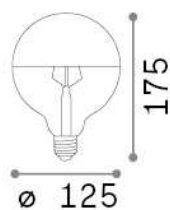

## Lampadine e accessori - Globo big

Non-dimmable light bulb with integrated LED sources and diffuse light emission

<b>Ean</b>	8021696157580
<b>Item</b>	E27 08W GLOBO D125 SATINATA 3000K
<b>Installation</b>	Light bulb
<b>Guarantee</b>	5 years
<b>Gross weight</b>	0.15 kg
<b>Volume</b>	0.002813 m <sup>3</sup>

## Source info

<b>Power</b>	8W
<b>Emission</b>	Diffuse
<b>Max consumption</b>	max 7,80 W
<b>CCT</b>	3000 K
<b>Duration LED (t. 25°C)</b>	25000 h
<b>CRI</b>	> 80
<b>Light beam</b>	1050 lm
<b>Useful light flux</b>	1050 lm
<b>Standby power</b>	< 0.50