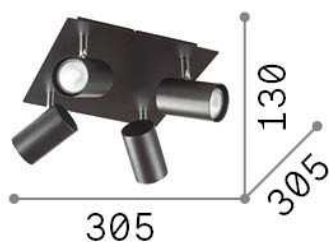

Source info

Integrated source	Light bulb (not included)
Replaceable source	Replaceable
Power	GU10 max 4 x 50 W
Emission	Direct
Max consumption	-
Recommended bulb	GU10 05W 480Lm 3000K CRI80