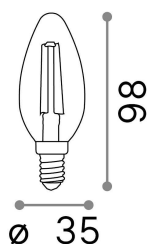

General info

Lampadine e accessori - Oliva

Non-dimmable light bulb with integrated LED sources and diffuse light emission

Ean	8021696153933
Item	E14 04W OLIVA TRASP 4000K
Installation	Light bulb
Guarantee	5 years
Gross weight	0.03 kg
Volume	0.000184 m ³

Technical info

Net weight	0.03 kg
Insulation class	-
Compliance	CE
Power output	220-240 V AC 50/60 Hz
Dimmer	Non-dimmable, On-Off
Power supply	Not required

Source info

Power	4W
Emission	Diffuse
Max consumption	max 3,90 W
CCT	4000 K
Duration LED (t. 25°C)	25000 h
CRI	> 80
Light beam	490 lm
Useful light flux	490 lm
Standby power	< 0.50