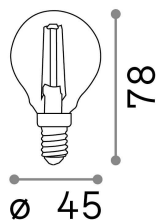

General info

Lampadine e accessori - Sfera

Non-dimmable light bulb with integrated LED sources and diffuse light emission

Ean	8021696153926
Item	E14 04W SFERA TRASP 4000K
Installation	Light bulb
Guarantee	5 years
Gross weight	0.03 kg
Volume	0.000272 m ³

Technical info

Net weight	0.03 kg
Insulation class	-
Compliance	CE
Power output	220-240 V AC 50/60 Hz
Dimmer	Non-dimmable, On-Off
Power supply	Not required

Source info

Power	4W
Emission	Diffuse
Max consumption	max 4,00 W
CCT	4000 K
Duration LED (t. 25°C)	25000 h
CRI	> 80
Light beam	520 lm
Useful light flux	520 lm
Photobiological risk	EXEMPT
Standby power	< 0.50