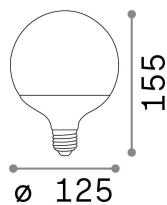

General info

Lampadine e accessori - Globo big

Non-dimmable light bulb with integrated LED sources and diffuse light emission

Ean	8021696152004
Item	E27 POWER 15W GLOBO D125 4000K
Installation	Light bulb
Guarantee	5 years
Gross weight	0.15 kg
Volume	0.002448 m ³

Technical info

Net weight	0.1 kg
Insulation class	-
Compliance	CE
Power output	100-240 V AC 50 Hz
Dimmer	Non-dimmable, On-Off
Power supply	Not required

Source info

Power	18W
Emission	Diffuse
Max consumption	max 17,50 W
CCT	4000 K
Duration LED (t. 25°C)	25000 h
CRI	> 80
Light beam	2180 lm
Useful light flux	2180 lm
Photobiological risk	EXEMPT
Standby power	< 0.50