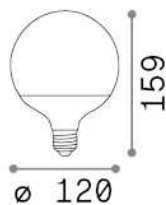

General info

Lampadine e accessori - Globo big

Non-dimmable light bulb with integrated LED sources and diffuse light emission

Ean	8021696151786
Item	E27 POWER 15W GLOBO D125 3000K
Installation	Light bulb
Guarantee	5 years
Gross weight	0.15 kg
Volume	0.002448 m ³

Technical info

Net weight	0.1 kg
Insulation class	-
Compliance	CE
Power output	100-240 V AC 50 Hz
Dimmer	Non-dimmable, On-Off
Power supply	Not required

Source info

Power	18W
Emission	Diffuse
Max consumption	max 17,50 W
CCT	3000 K
Duration LED (t. 25°C)	25000 h
CRI	> 80
Light beam	2180 lm
Useful light flux	2180 lm
Photobiological risk	EXEMPT
Standby power	< 0.50