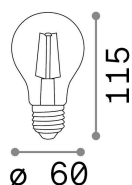

General info

Lampadine e accessori - Goccia

Non-dimmable light bulb with integrated LED sources and diffuse light emission

Ean	8021696151687
Item	E27 VINTAGE 04W GOCCIA AMBRA 2200K
Installation	Light bulb
Guarantee	5 years
Gross weight	0.06 kg
Volume	0.000549 m ³

Technical info

Net weight	0.03 kg
Insulation class	-
Compliance	CE
Power output	220-240 V AC 50 Hz
Dimmer	Non-dimmable, On-Off
Power supply	Not required

Source info

Power	4W
Emission	Diffuse
Max consumption	max 4,00 W
CCT	2200 K
Duration LED (t. 25°C)	15000 h
CRI	> 80
Light beam	370 lm
Useful light flux	370 lm
Photobiological risk	1
Standby power	< 0.50