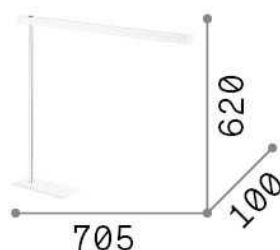

General info

DECORATIVO - Table

Indoor table adjustable lamp with integrated LED sources, in-built switch and direct light emission

Ean	8021696147659
Item	GRU TL NERO
Installation	Table
Guarantee	5 years
Gross weight	2.56 kg
Volume	0.008424 m ³

Technical info

Net weight	2.22 kg
Insulation class	II
Protection index	IP20
Compliance	CE
Operating temperature	0° ~ +40 °C
Dimmer	Non-dimmable, On-Off
Power output	220-240 V AC 50/60 Hz Integrated switch button
Power supply	In-built, included Replaceable, electronic
Adjustability	YES

Source info

Integrated source	Integrated LED module
Replaceable source	-
Power	LED 6,3W
Emission	Direct
Max consumption	max 6,30 W
Features LED	LED SMD
CCT	3000 K
Duration LED (t. 25°C)	15000 h
CRI	> 80
Light beam flux	400 lm
Useful light flux	320 lm
Photobiological risk	EXEMPT
Standby power	< 0.50 W