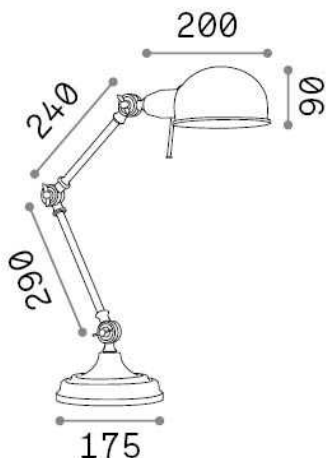

General info

Indoor - Table

Indoor table adjustable lamp with in-built switch and direct light emission

Ean	8021696145211
Item	TRUMAN TL1 NERO
Installation	Table
Guarantee	5 years
Gross weight	2.94 kg
Volume	0.02829 m ³

Technical info

Net weight	2.38 kg
Insulation class	II
Protection index	IP20
Compliance	CE
Operating temperature	0° ~ +40 °C
Dimmer	Non-dimmable
Power output	220-240 V AC Integrated switch button
Power supply	Not required
Adjustability	YES