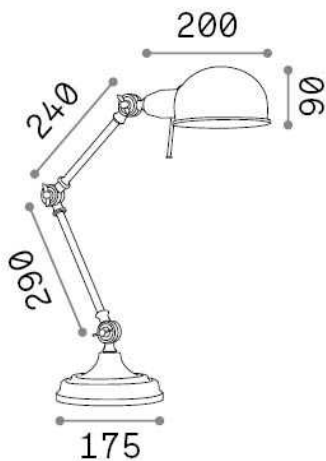

General info

Indoor - Table

Indoor table adjustable lamp with in-built switch and direct light emission

Ean	8021696145204
Item	TRUMAN TL1 GRIGIO
Installation	Table
Guarantee	5 years
Gross weight	2.94 kg
Volume	0.02829 m ³

Technical info

Net weight	2.38 kg
Insulation class	II
Protection index	IP20
Compliance	CE
Operating temperature	0° ~ +40 °C
Dimmer	Non-dimmable
Power output	220-240 V AC Integrated switch button
Power supply	Not required
Adjustability	YES